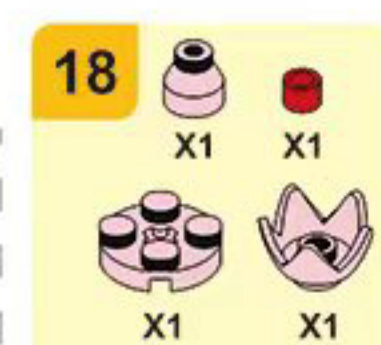

PLEYERID

CREATIVE LIFE BRICKS

M38-B1077C

16

WARNING:
CHOKING HAZARD - Small parts.
Not for children under 3 years.

PLEYERID

CREATIVE LIFE BRICKS

M38-B1077D

16

22

24

WARNING:
CHOKING HAZARD - Small parts.
Not for children under 3 years.

PLEYERID

CREATIVE LIFE BRICKS

M38-B1077E

WARNING:
CHOKING HAZARD - Small parts.
Not for children under 3 years.

PLEYERID

CREATIVE LIFE BRICKS

M38-B1077F

WARNING:
CHOKING HAZARD - Small parts.
Not for children under 3 years.