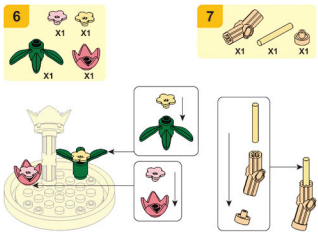

PLEYERID

CREATIVE LIFE BRICKS

M38-B1077C

16

WARNING:
CHOKING HAZARD - Small parts.
Not for children under 3 years.

PLEYERID

CREATIVE LIFE BRICKS

M38-B1077D

16

22

24

WARNING:
CHOKING HAZARD - Small parts.
Not for children under 3 years.

PLEYERID

CREATIVE LIFE BRICKS

M38-B1077E

WARNING:
CHOKING HAZARD - Small parts.
Not for children under 3 years.

PLEYERID

CREATIVE LIFE BRICKS

M38-B1077F

WARNING:
CHOKING HAZARD - Small parts.
Not for children under 3 years.