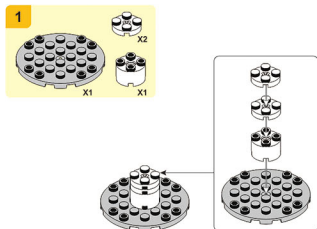

PLEYERID

CREATIVE LIFE BRICKS

M38-B1077A

WARNING:
CHOKING HAZARD - Small parts.
Not for children under 3 years.

PLEYERID

CREATIVE LIFE BRICKS

M38-B1077B

WARNING:
CHOKING HAZARD - Small parts.
Not for children under 3 years.

PLEYERID

CREATIVE LIFE BRICKS

M38-B1077C

16

WARNING:
CHOKING HAZARD - Small parts.
Not for children under 3 years.

PLEYERID

CREATIVE LIFE BRICKS

M38-B1077D

16

22

24

WARNING:
CHOKING HAZARD - Small parts.
Not for children under 3 years.

PLEYERID

CREATIVE LIFE BRICKS

M38-B1077E

WARNING:
CHOKING HAZARD - Small parts.
Not for children under 3 years.