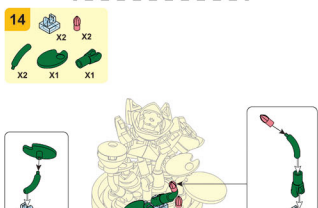

PLEYERID

CREATIVE LIFE BRICKS

M38-B1077A

WARNING:
CHOKING HAZARD - Small parts.
Not for children under 3 years.

PLEYERID

CREATIVE LIFE BRICKS

M38-B1077B

WARNING:
CHOKING HAZARD - Small parts.
Not for children under 3 years.

PLEYERID

CREATIVE LIFE BRICKS

M38-B1077C

16

WARNING:
CHOKING HAZARD - Small parts.
Not for children under 3 years.

PLEYERID

CREATIVE LIFE BRICKS

M38-B1077D

16

22

24

WARNING:
CHOKING HAZARD - Small parts.
Not for children under 3 years.

PLEYERID

CREATIVE LIFE BRICKS

M38-B1077E

WARNING:
CHOKING HAZARD - Small parts.
Not for children under 3 years.