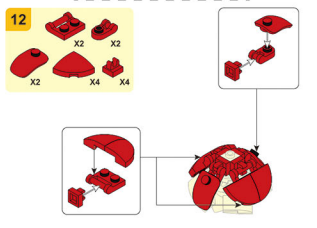

PLEYERID

CREATIVE LIFE BRICKS

M38-B1077A

WARNING:
CHOKING HAZARD - Small parts.
Not for children under 3 years.

PLEYERID

CREATIVE LIFE BRICKS

M38-B1077B

WARNING:
CHOKING HAZARD - Small parts.
Not for children under 3 years.

PLEYERID

CREATIVE LIFE BRICKS

M38-B1077C

16

WARNING:
CHOKING HAZARD - Small parts.
Not for children under 3 years.

PLEYERID

CREATIVE LIFE BRICKS

M38-B1077D

16

22

24

WARNING:
CHOKING HAZARD - Small parts.
Not for children under 3 years.

PLEYERID

CREATIVE LIFE BRICKS

M38-B1077E

WARNING:
CHOKING HAZARD - Small parts.
Not for children under 3 years.