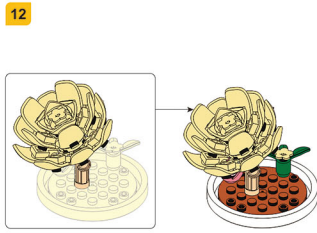

16

22

24

WARNING:
CHOKING HAZARD - Small parts.
Not for children under 3 years.

PLEYERID

CREATIVE LIFE BRICKS

M38-B1077E

WARNING:
CHOKING HAZARD - Small parts.
Not for children under 3 years.

PLEYERID

CREATIVE LIFE BRICKS

M38-B1077F

WARNING:
CHOKING HAZARD - Small parts.
Not for children under 3 years.