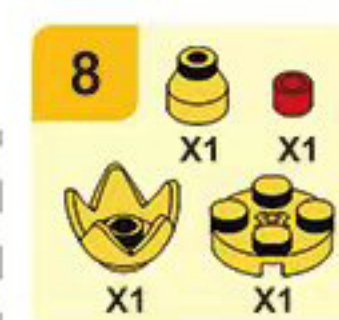

PLEYERID

CREATIVE LIFE BRICKS

M38-B1077C

16

WARNING:
CHOKING HAZARD - Small parts.
Not for children under 3 years.

PLEYERID

CREATIVE LIFE BRICKS

M38-B1077D

16

22

24

WARNING:
CHOKING HAZARD - Small parts.
Not for children under 3 years.

PLEYERID

CREATIVE LIFE BRICKS

M38-B1077E

WARNING:
CHOKING HAZARD - Small parts.
Not for children under 3 years.

PLEYERID

CREATIVE LIFE BRICKS

M38-B1077F

WARNING:
CHOKING HAZARD - Small parts.
Not for children under 3 years.