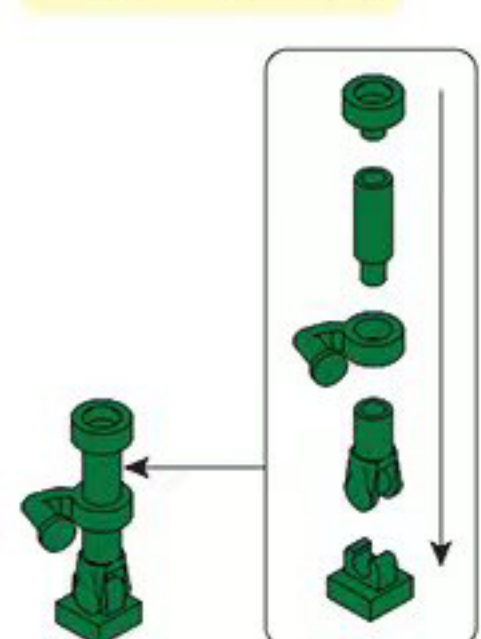

PLEYERID

CREATIVE LIFE BRICKS

M38-B1077C

16

WARNING:
CHOKING HAZARD - Small parts.
Not for children under 3 years.

PLEYERID

CREATIVE LIFE BRICKS

M38-B1077D

16

22

24

WARNING:
CHOKING HAZARD - Small parts.
Not for children under 3 years.

PLEYERID

CREATIVE LIFE BRICKS

M38-B1077E

WARNING:
CHOKING HAZARD - Small parts.
Not for children under 3 years.

PLEYERID

CREATIVE LIFE BRICKS

M38-B1077F

WARNING:
CHOKING HAZARD - Small parts.
Not for children under 3 years.