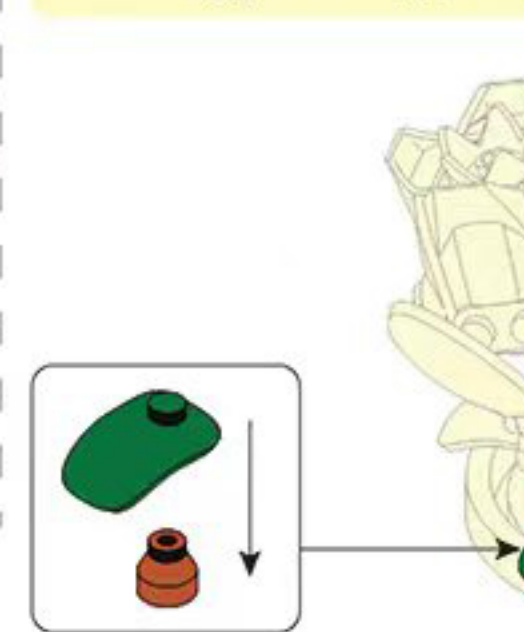

16

22

24

WARNING:
CHOKING HAZARD - Small parts.
Not for children under 3 years.

PLEYERID

CREATIVE LIFE BRICKS

M38-B1077E

WARNING:
CHOKING HAZARD - Small parts.
Not for children under 3 years.

PLEYERID

CREATIVE LIFE BRICKS

M38-B1077F

WARNING:
CHOKING HAZARD - Small parts.
Not for children under 3 years.