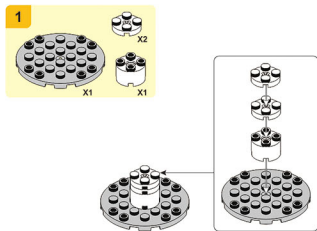

PLEYERID

CREATIVE LIFE BRICKS

M38-B1077C

16

WARNING:
CHOKING HAZARD - Small parts.
Not for children under 3 years.

PLEYERID

CREATIVE LIFE BRICKS

M38-B1077D

16

22

24

WARNING:
CHOKING HAZARD - Small parts.
Not for children under 3 years.

PLEYERID

CREATIVE LIFE BRICKS

M38-B1077E

WARNING:
CHOKING HAZARD - Small parts.
Not for children under 3 years.

PLEYERID

CREATIVE LIFE BRICKS

M38-B1077F

WARNING:
CHOKING HAZARD - Small parts.
Not for children under 3 years.