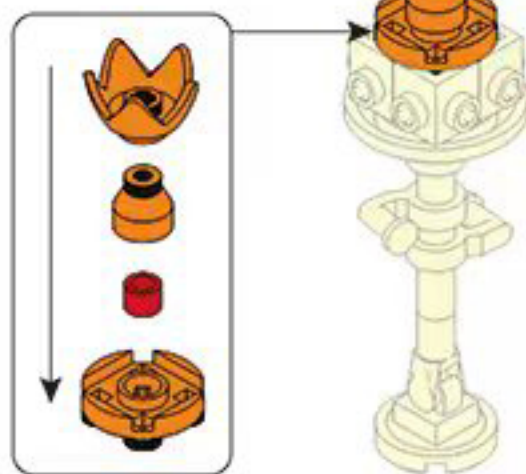

PLEYERID

CREATIVE LIFE BRICKS

M38-B1077C

16

WARNING:
CHOKING HAZARD - Small parts.
Not for children under 3 years.

PLEYERID

CREATIVE LIFE BRICKS

M38-B1077D

16

22

24

WARNING:
CHOKING HAZARD - Small parts.
Not for children under 3 years.

PLEYERID

CREATIVE LIFE BRICKS

M38-B1077E

WARNING:
CHOKING HAZARD - Small parts.
Not for children under 3 years.

PLEYERID

CREATIVE LIFE BRICKS

M38-B1077F

WARNING:
CHOKING HAZARD - Small parts.
Not for children under 3 years.