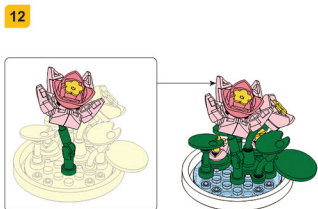

PLEYERID

CREATIVE LIFE BRICKS

M38-B1077A

WARNING:
CHOKING HAZARD - Small parts.
Not for children under 3 years.

PLEYERID

CREATIVE LIFE BRICKS

M38-B1077B

WARNING:
CHOKING HAZARD - Small parts.
Not for children under 3 years.

PLEYERID

CREATIVE LIFE BRICKS

M38-B1077C

16

WARNING:
CHOKING HAZARD - Small parts.
Not for children under 3 years.

PLEYERID

CREATIVE LIFE BRICKS

M38-B1077D

16

22

24

WARNING:
CHOKING HAZARD - Small parts.
Not for children under 3 years.

PLEYERID

CREATIVE LIFE BRICKS

M38-B1077E

WARNING:
CHOKING HAZARD - Small parts.
Not for children under 3 years.