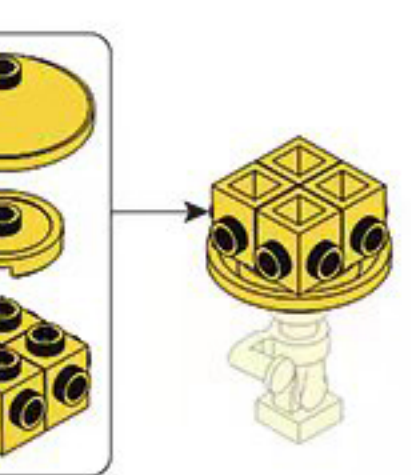

PLEYERID

CREATIVE LIFE BRICKS

M38-B1077C

16

WARNING:
CHOKING HAZARD - Small parts.
Not for children under 3 years.

PLEYERID

CREATIVE LIFE BRICKS

M38-B1077D

16

22

24

WARNING:
CHOKING HAZARD - Small parts.
Not for children under 3 years.

PLEYERID

CREATIVE LIFE BRICKS

M38-B1077E

WARNING:
CHOKING HAZARD - Small parts.
Not for children under 3 years.

PLEYERID

CREATIVE LIFE BRICKS

M38-B1077F

WARNING:
CHOKING HAZARD - Small parts.
Not for children under 3 years.