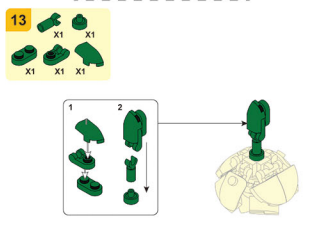

PLEYERID

CREATIVE LIFE BRICKS

M38-B1077A

WARNING:
CHOKING HAZARD - Small parts.
Not for children under 3 years.

PLEYERID

CREATIVE LIFE BRICKS

M38-B1077B

WARNING:
CHOKING HAZARD - Small parts.
Not for children under 3 years.

PLEYERID

CREATIVE LIFE BRICKS

M38-B1077C

16

WARNING:
CHOKING HAZARD - Small parts.
Not for children under 3 years.

PLEYERID

CREATIVE LIFE BRICKS

M38-B1077D

16

22

24

WARNING:
CHOKING HAZARD - Small parts.
Not for children under 3 years.

PLEYERID

CREATIVE LIFE BRICKS

M38-B1077E

WARNING:
CHOKING HAZARD - Small parts.
Not for children under 3 years.