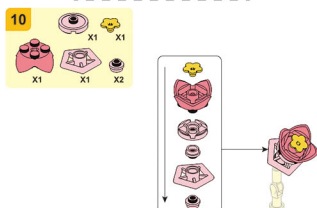

PLEYERID

CREATIVE LIFE BRICKS

M38-B1077A

WARNING:
CHOKING HAZARD - Small parts.
Not for children under 3 years.

PLEYERID

CREATIVE LIFE BRICKS

M38-B1077B

WARNING:
CHOKING HAZARD - Small parts.
Not for children under 3 years.

PLEYERID

CREATIVE LIFE BRICKS

M38-B1077C

16

WARNING:
CHOKING HAZARD - Small parts.
Not for children under 3 years.

PLEYERID

CREATIVE LIFE BRICKS

M38-B1077D

16

22

24

WARNING:
CHOKING HAZARD - Small parts.
Not for children under 3 years.

PLEYERID

CREATIVE LIFE BRICKS

M38-B1077E

WARNING:
CHOKING HAZARD - Small parts.
Not for children under 3 years.

PLEYERID

CREATIVE LIFE BRICKS

M38-B1077F

WARNING:
CHOKING HAZARD - Small parts.
Not for children under 3 years.