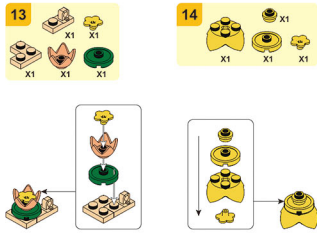

PLEYERID

CREATIVE LIFE BRICKS

M38-B1077C

16

WARNING:
CHOKING HAZARD - Small parts.
Not for children under 3 years.

PLEYERID

CREATIVE LIFE BRICKS

M38-B1077D

16

22

24

WARNING:
CHOKING HAZARD - Small parts.
Not for children under 3 years.

PLEYERID

CREATIVE LIFE BRICKS

M38-B1077E

WARNING:
CHOKING HAZARD - Small parts.
Not for children under 3 years.

PLEYERID

CREATIVE LIFE BRICKS

M38-B1077F

WARNING:
CHOKING HAZARD - Small parts.
Not for children under 3 years.