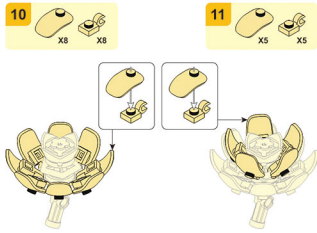

PLEYERID

CREATIVE LIFE BRICKS

M38-B1077C

16

WARNING:
CHOKING HAZARD - Small parts.
Not for children under 3 years.

PLEYERID

CREATIVE LIFE BRICKS

M38-B1077D

16

22

24

WARNING:
CHOKING HAZARD - Small parts.
Not for children under 3 years.

PLEYERID

CREATIVE LIFE BRICKS

M38-B1077E

WARNING:
CHOKING HAZARD - Small parts.
Not for children under 3 years.

PLEYERID

CREATIVE LIFE BRICKS

M38-B1077F

WARNING:
CHOKING HAZARD - Small parts.
Not for children under 3 years.