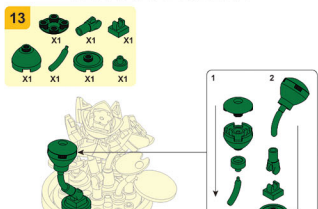

PLEYERID

CREATIVE LIFE BRICKS

M38-B1077A

WARNING:
CHOKING HAZARD - Small parts.
Not for children under 3 years.

PLEYERID

CREATIVE LIFE BRICKS

M38-B1077B

WARNING:
CHOKING HAZARD - Small parts.
Not for children under 3 years.

PLEYERID

CREATIVE LIFE BRICKS

M38-B1077C

16

WARNING:
CHOKING HAZARD - Small parts.
Not for children under 3 years.

PLEYERID

CREATIVE LIFE BRICKS

M38-B1077D

16

22

24

WARNING:
CHOKING HAZARD - Small parts.
Not for children under 3 years.

PLEYERID

CREATIVE LIFE BRICKS

M38-B1077E

WARNING:
CHOKING HAZARD - Small parts.
Not for children under 3 years.

PLEYERID

CREATIVE LIFE BRICKS

M38-B1077F

WARNING:
CHOKING HAZARD - Small parts.
Not for children under 3 years.