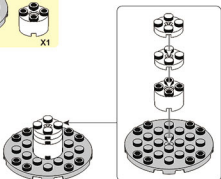

PLEYERID

CREATIVE LIFE BRICKS

M38-B1077D