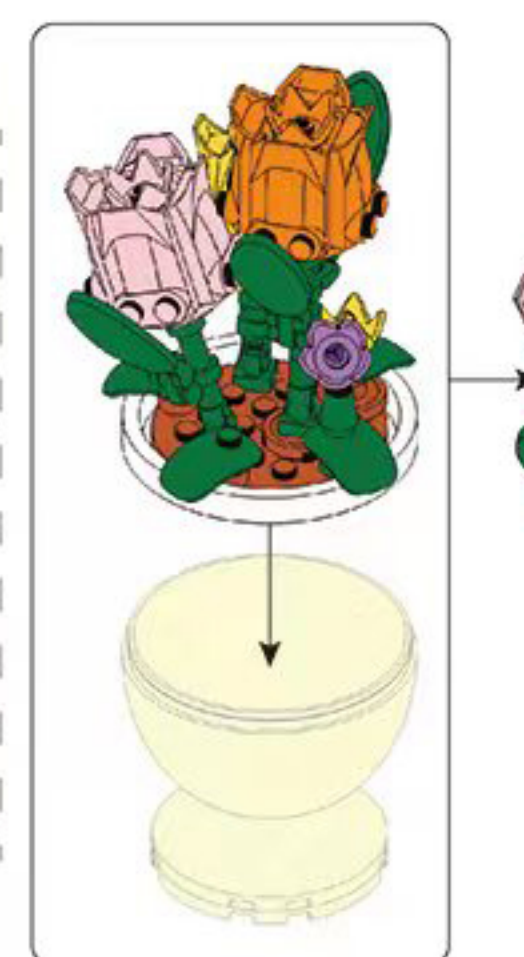

PLEYERID

CREATIVE LIFE BRICKS

M38-B1077C

16

WARNING:
CHOKING HAZARD - Small parts.
Not for children under 3 years.

PLEYERID

CREATIVE LIFE BRICKS

M38-B1077D

16

22

24

WARNING:
CHOKING HAZARD - Small parts.
Not for children under 3 years.

PLEYERID

CREATIVE LIFE BRICKS

M38-B1077E

WARNING:
CHOKING HAZARD - Small parts.
Not for children under 3 years.

PLEYERID

CREATIVE LIFE BRICKS

M38-B1077F

WARNING:
CHOKING HAZARD - Small parts.
Not for children under 3 years.