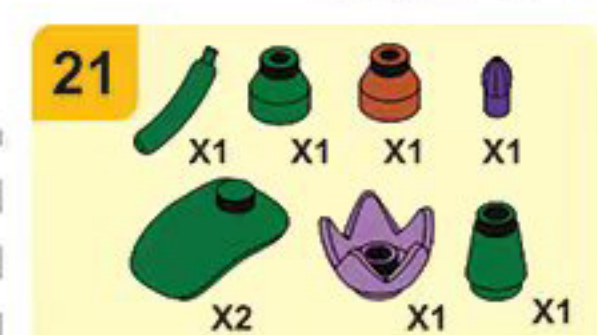

PLEYERID

CREATIVE LIFE BRICKS

M38-B1077C

16

WARNING:
CHOKING HAZARD - Small parts.
Not for children under 3 years.

PLEYERID

CREATIVE LIFE BRICKS

M38-B1077D

16

22

24

WARNING:
CHOKING HAZARD - Small parts.
Not for children under 3 years.

PLEYERID

CREATIVE LIFE BRICKS

M38-B1077E

WARNING:
CHOKING HAZARD - Small parts.
Not for children under 3 years.

PLEYERID

CREATIVE LIFE BRICKS

M38-B1077F

WARNING:
CHOKING HAZARD - Small parts.
Not for children under 3 years.