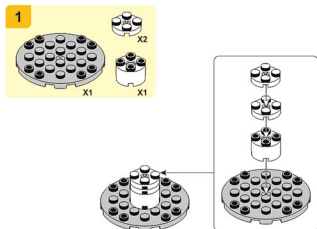

PLEYERID

CREATIVE LIFE BRICKS

M38-B1077A

WARNING:
CHOKING HAZARD - Small parts.
Not for children under 3 years.

PLEYERID

CREATIVE LIFE BRICKS

M38-B1077B

WARNING:
CHOKING HAZARD - Small parts.
Not for children under 3 years.

PLEYERID

CREATIVE LIFE BRICKS

M38-B1077C

16

WARNING:
CHOKING HAZARD - Small parts.
Not for children under 3 years.

PLEYERID

CREATIVE LIFE BRICKS

M38-B1077D

16

22

24

WARNING:
CHOKING HAZARD - Small parts.
Not for children under 3 years.

PLEYERID

CREATIVE LIFE BRICKS

M38-B1077E

WARNING:
CHOKING HAZARD - Small parts.
Not for children under 3 years.