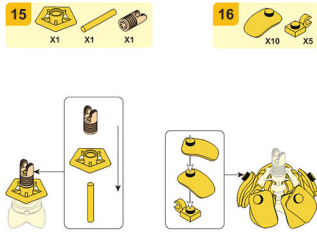

PLEYERID

CREATIVE LIFE BRICKS

M38-B1077C

16

WARNING:
CHOKING HAZARD - Small parts.
Not for children under 3 years.

PLEYERID

CREATIVE LIFE BRICKS

M38-B1077D

16

22

24

WARNING:
CHOKING HAZARD - Small parts.
Not for children under 3 years.

PLEYERID

CREATIVE LIFE BRICKS

M38-B1077E

WARNING:
CHOKING HAZARD - Small parts.
Not for children under 3 years.

PLEYERID

CREATIVE LIFE BRICKS

M38-B1077F

WARNING:
CHOKING HAZARD - Small parts.
Not for children under 3 years.