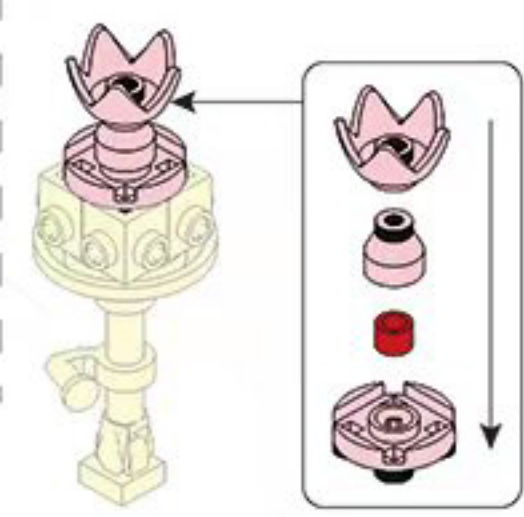

PLEYERID

CREATIVE LIFE BRICKS

M38-B1077C

16

WARNING:
CHOKING HAZARD - Small parts.
Not for children under 3 years.

PLEYERID

CREATIVE LIFE BRICKS

M38-B1077D

16

22

24

WARNING:
CHOKING HAZARD - Small parts.
Not for children under 3 years.

PLEYERID

CREATIVE LIFE BRICKS

M38-B1077E

WARNING:
CHOKING HAZARD - Small parts.
Not for children under 3 years.

PLEYERID

CREATIVE LIFE BRICKS

M38-B1077F

WARNING:
CHOKING HAZARD - Small parts.
Not for children under 3 years.