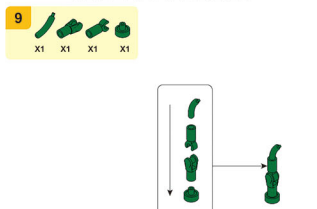

PLEYERID

CREATIVE LIFE BRICKS

M38-B1077A

WARNING:
CHOKING HAZARD - Small parts.
Not for children under 3 years.

PLEYERID

CREATIVE LIFE BRICKS

M38-B1077B

WARNING:
CHOKING HAZARD - Small parts.
Not for children under 3 years.

PLEYERID

CREATIVE LIFE BRICKS

M38-B1077C

16

WARNING:
CHOKING HAZARD - Small parts.
Not for children under 3 years.

PLEYERID

CREATIVE LIFE BRICKS

M38-B1077D

16

22

24

WARNING:
CHOKING HAZARD - Small parts.
Not for children under 3 years.

PLEYERID

CREATIVE LIFE BRICKS

M38-B1077E

WARNING:
CHOKING HAZARD - Small parts.
Not for children under 3 years.