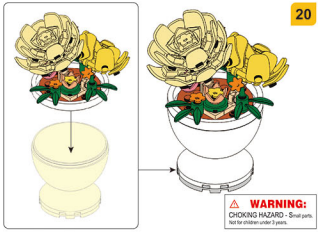

PLEYERID

CREATIVE LIFE BRICKS

M38-B1077C

16

WARNING:
CHOKING HAZARD - Small parts.
Not for children under 3 years.

PLEYERID

CREATIVE LIFE BRICKS

M38-B1077D

16

22

24

WARNING:
CHOKING HAZARD - Small parts.
Not for children under 3 years.

PLEYERID

CREATIVE LIFE BRICKS

M38-B1077E

WARNING:
CHOKING HAZARD - Small parts.
Not for children under 3 years.

PLEYERID

CREATIVE LIFE BRICKS

M38-B1077F

WARNING:
CHOKING HAZARD - Small parts.
Not for children under 3 years.