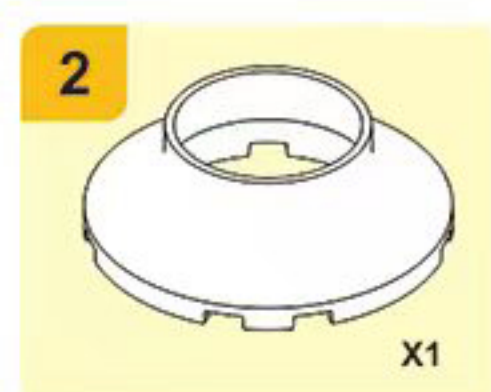

PLEYERID

CREATIVE LIFE BRICKS

M38-B1077C

16

WARNING:
CHOKING HAZARD - Small parts.
Not for children under 3 years.

PLEYERID

CREATIVE LIFE BRICKS

M38-B1077D

16

22

24

WARNING:
CHOKING HAZARD - Small parts.
Not for children under 3 years.

PLEYERID

CREATIVE LIFE BRICKS

M38-B1077E

WARNING:
CHOKING HAZARD - Small parts.
Not for children under 3 years.

PLEYERID

CREATIVE LIFE BRICKS

M38-B1077F

WARNING:
CHOKING HAZARD - Small parts.
Not for children under 3 years.