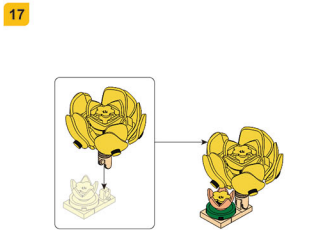

PLEYERID

CREATIVE LIFE BRICKS

M38-B1077C

16

WARNING:
CHOKING HAZARD - Small parts.
Not for children under 3 years.

PLEYERID

CREATIVE LIFE BRICKS

M38-B1077D

16

22

24

WARNING:
CHOKING HAZARD - Small parts.
Not for children under 3 years.

PLEYERID

CREATIVE LIFE BRICKS

M38-B1077E

WARNING:
CHOKING HAZARD - Small parts.
Not for children under 3 years.

PLEYERID

CREATIVE LIFE BRICKS

M38-B1077F

WARNING:
CHOKING HAZARD - Small parts.
Not for children under 3 years.