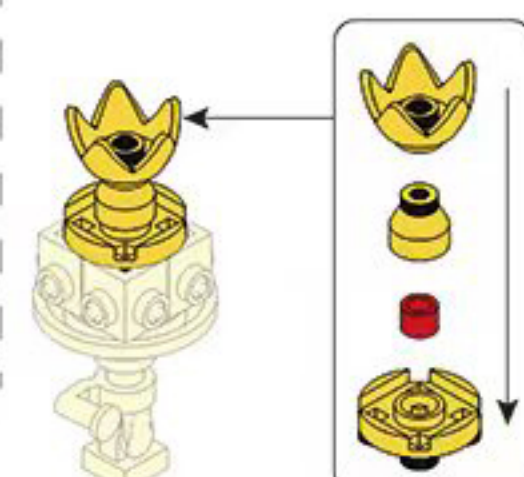

PLEYERID

CREATIVE LIFE BRICKS

M38-B1077C

16

WARNING:
CHOKING HAZARD - Small parts.
Not for children under 3 years.

PLEYERID

CREATIVE LIFE BRICKS

M38-B1077D

16

22

24

WARNING:
CHOKING HAZARD - Small parts.
Not for children under 3 years.

PLEYERID

CREATIVE LIFE BRICKS

M38-B1077E

WARNING:
CHOKING HAZARD - Small parts.
Not for children under 3 years.

PLEYERID

CREATIVE LIFE BRICKS

M38-B1077F

WARNING:
CHOKING HAZARD - Small parts.
Not for children under 3 years.