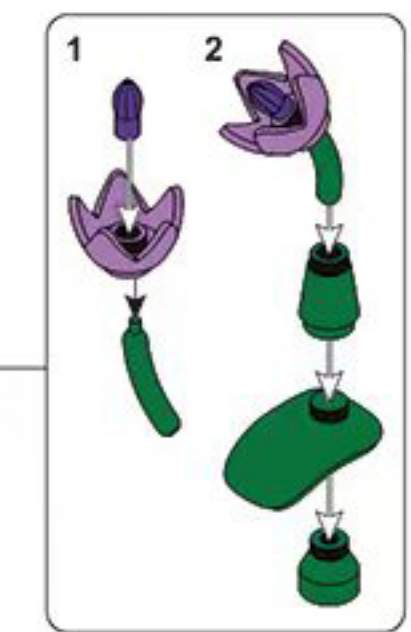

PLEYERID

CREATIVE LIFE BRICKS

M38-B1077C

16

WARNING:
CHOKING HAZARD - Small parts.
Not for children under 3 years.

PLEYERID

CREATIVE LIFE BRICKS

M38-B1077D

16

22

24

WARNING:
CHOKING HAZARD - Small parts.
Not for children under 3 years.

PLEYERID

CREATIVE LIFE BRICKS

M38-B1077E

WARNING:
CHOKING HAZARD - Small parts.
Not for children under 3 years.

PLEYERID

CREATIVE LIFE BRICKS

M38-B1077F

WARNING:
CHOKING HAZARD - Small parts.
Not for children under 3 years.