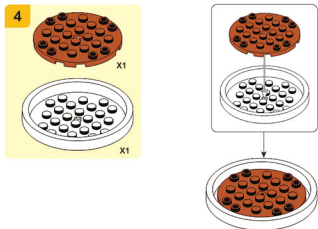

PLEYERID

CREATIVE LIFE BRICKS

M38-B1077A

WARNING:
CHOKING HAZARD - Small parts.
Not for children under 3 years.

PLEYERID

CREATIVE LIFE BRICKS

M38-B1077B

WARNING:
CHOKING HAZARD - Small parts.
Not for children under 3 years.

PLEYERID

CREATIVE LIFE BRICKS

M38-B1077C

16

WARNING:
CHOKING HAZARD - Small parts.
Not for children under 3 years.

PLEYERID

CREATIVE LIFE BRICKS

M38-B1077D

16

22

24

WARNING:
CHOKING HAZARD - Small parts.
Not for children under 3 years.

PLEYERID

CREATIVE LIFE BRICKS

M38-B1077E

WARNING:
CHOKING HAZARD - Small parts.
Not for children under 3 years.