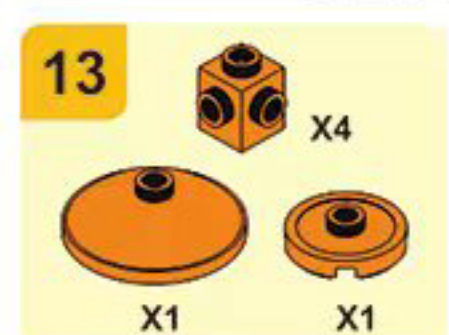

PLEYERID

CREATIVE LIFE BRICKS

M38-B1077C

16

WARNING:
CHOKING HAZARD - Small parts.
Not for children under 3 years.

PLEYERID

CREATIVE LIFE BRICKS

M38-B1077D

16

22

24

WARNING:
CHOKING HAZARD - Small parts.
Not for children under 3 years.

PLEYERID

CREATIVE LIFE BRICKS

M38-B1077E

WARNING:
CHOKING HAZARD - Small parts.
Not for children under 3 years.

PLEYERID

CREATIVE LIFE BRICKS

M38-B1077F

WARNING:
CHOKING HAZARD - Small parts.
Not for children under 3 years.