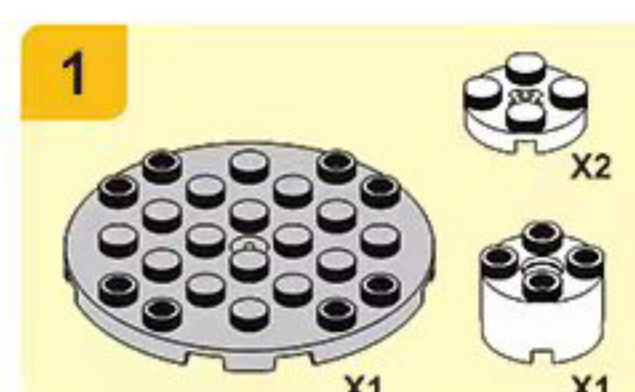

PLEYERID

CREATIVE LIFE BRICKS

M38-B1077C

16

WARNING:
CHOKING HAZARD - Small parts.
Not for children under 3 years.

PLEYERID

CREATIVE LIFE BRICKS

M38-B1077D

16

22

24

WARNING:
CHOKING HAZARD - Small parts.
Not for children under 3 years.

PLEYERID

CREATIVE LIFE BRICKS

M38-B1077E

WARNING:
CHOKING HAZARD - Small parts.
Not for children under 3 years.

PLEYERID

CREATIVE LIFE BRICKS

M38-B1077F

WARNING:
CHOKING HAZARD - Small parts.
Not for children under 3 years.