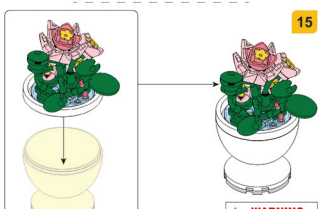

PLEYERID

CREATIVE LIFE BRICKS

M38-B1077A

WARNING:
CHOKING HAZARD - Small parts.
Not for children under 3 years.

PLEYERID

CREATIVE LIFE BRICKS

M38-B1077B

WARNING:
CHOKING HAZARD - Small parts.
Not for children under 3 years.

PLEYERID

CREATIVE LIFE BRICKS

M38-B1077C

16

WARNING:
CHOKING HAZARD - Small parts.
Not for children under 3 years.

PLEYERID

CREATIVE LIFE BRICKS

M38-B1077D

16

22

24

WARNING:
CHOKING HAZARD - Small parts.
Not for children under 3 years.

PLEYERID

CREATIVE LIFE BRICKS

M38-B1077E

WARNING:
CHOKING HAZARD - Small parts.
Not for children under 3 years.