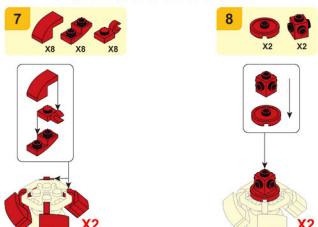

PLEYERID

CREATIVE LIFE BRICKS

M38-B1077A

WARNING:
CHOKING HAZARD - Small parts.
Not for children under 3 years.

PLEYERID

CREATIVE LIFE BRICKS

M38-B1077B

WARNING:
CHOKING HAZARD - Small parts.
Not for children under 3 years.

PLEYERID

CREATIVE LIFE BRICKS

M38-B1077C

16

WARNING:
CHOKING HAZARD - Small parts.
Not for children under 3 years.

PLEYERID

CREATIVE LIFE BRICKS

M38-B1077D

16

22

24

WARNING:
CHOKING HAZARD - Small parts.
Not for children under 3 years.

PLEYERID

CREATIVE LIFE BRICKS

M38-B1077E

WARNING:
CHOKING HAZARD - Small parts.
Not for children under 3 years.