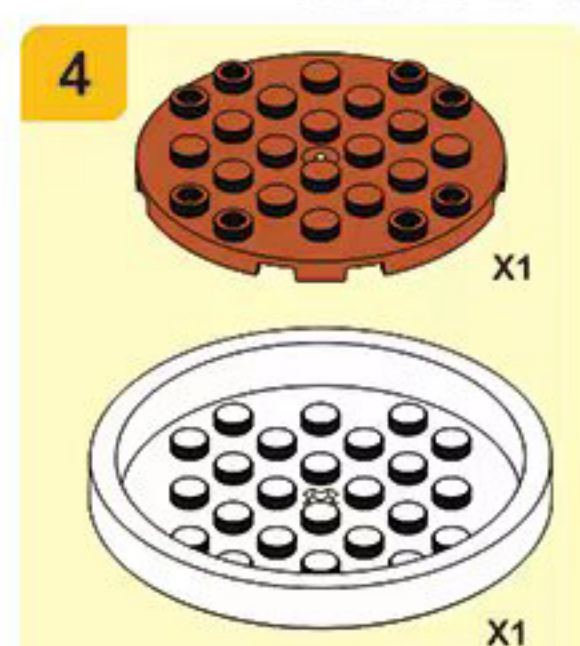

PLEYERID

CREATIVE LIFE BRICKS

M38-B1077C

16

WARNING:
CHOKING HAZARD - Small parts.
Not for children under 3 years.

PLEYERID

CREATIVE LIFE BRICKS

M38-B1077D

16

22

24

WARNING:
CHOKING HAZARD - Small parts.
Not for children under 3 years.

PLEYERID

CREATIVE LIFE BRICKS

M38-B1077E

WARNING:
CHOKING HAZARD - Small parts.
Not for children under 3 years.

PLEYERID

CREATIVE LIFE BRICKS

M38-B1077F

WARNING:
CHOKING HAZARD - Small parts.
Not for children under 3 years.