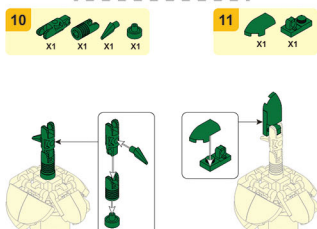

PLEYERID

CREATIVE LIFE BRICKS

M38-B1077A

WARNING:
CHOKING HAZARD - Small parts.
Not for children under 3 years.

PLEYERID

CREATIVE LIFE BRICKS

M38-B1077B

WARNING:
CHOKING HAZARD - Small parts.
Not for children under 3 years.

PLEYERID

CREATIVE LIFE BRICKS

M38-B1077C

16

WARNING:
CHOKING HAZARD - Small parts.
Not for children under 3 years.

PLEYERID

CREATIVE LIFE BRICKS

M38-B1077D

16

22

24

WARNING:
CHOKING HAZARD - Small parts.
Not for children under 3 years.

PLEYERID

CREATIVE LIFE BRICKS

M38-B1077E

WARNING:
CHOKING HAZARD - Small parts.
Not for children under 3 years.