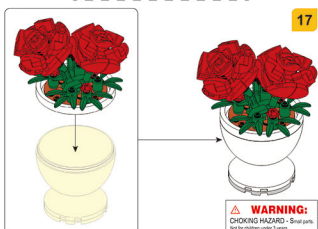

PLEYERID

CREATIVE LIFE BRICKS

M38-B1077A

WARNING:
CHOKING HAZARD - Small parts.
Not for children under 3 years.

PLEYERID

CREATIVE LIFE BRICKS

M38-B1077B

WARNING:
CHOKING HAZARD - Small parts.
Not for children under 3 years.

PLEYERID

CREATIVE LIFE BRICKS

M38-B1077C

16

WARNING:
CHOKING HAZARD - Small parts.
Not for children under 3 years.

PLEYERID

CREATIVE LIFE BRICKS

M38-B1077D

16

22

24

WARNING:
CHOKING HAZARD - Small parts.
Not for children under 3 years.

PLEYERID

CREATIVE LIFE BRICKS

M38-B1077E

WARNING:
CHOKING HAZARD - Small parts.
Not for children under 3 years.