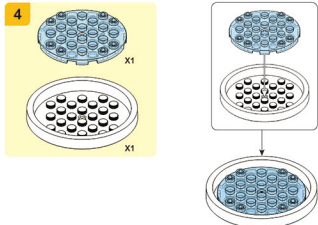

PLEYERID

CREATIVE LIFE BRICKS

M38-B1077A

WARNING:
CHOKING HAZARD - Small parts.
Not for children under 3 years.

PLEYERID

CREATIVE LIFE BRICKS

M38-B1077B

WARNING:
CHOKING HAZARD - Small parts.
Not for children under 3 years.

PLEYERID

CREATIVE LIFE BRICKS

M38-B1077C

16

WARNING:
CHOKING HAZARD - Small parts.
Not for children under 3 years.

PLEYERID

CREATIVE LIFE BRICKS

M38-B1077D

16

22

24

WARNING:
CHOKING HAZARD - Small parts.
Not for children under 3 years.

PLEYERID

CREATIVE LIFE BRICKS

M38-B1077E

WARNING:
CHOKING HAZARD - Small parts.
Not for children under 3 years.