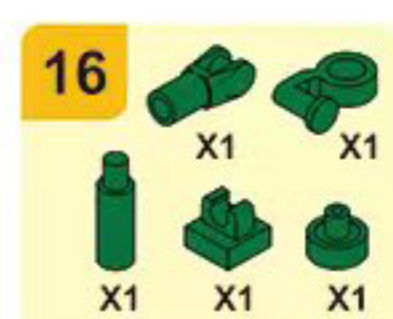

PLEYERID

CREATIVE LIFE BRICKS

M38-B1077C

16

WARNING:
CHOKING HAZARD - Small parts.
Not for children under 3 years.

PLEYERID

CREATIVE LIFE BRICKS

M38-B1077D

16

22

24

WARNING:
CHOKING HAZARD - Small parts.
Not for children under 3 years.

PLEYERID

CREATIVE LIFE BRICKS

M38-B1077E

WARNING:
CHOKING HAZARD - Small parts.
Not for children under 3 years.

PLEYERID

CREATIVE LIFE BRICKS

M38-B1077F

WARNING:
CHOKING HAZARD - Small parts.
Not for children under 3 years.