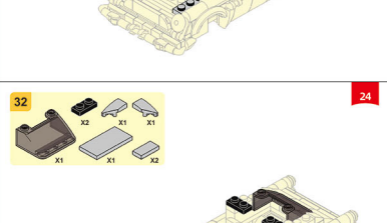

BOOK  
M38 - B1125

2in1

WARNING: CHOKING HAZARD - Small parts. Not for children under 3 years.