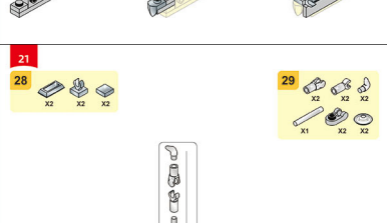

BOOK  
M38 - B1125

2in1

WARNING: CHOKING HAZARD - Small parts. Not for children under 3 years.