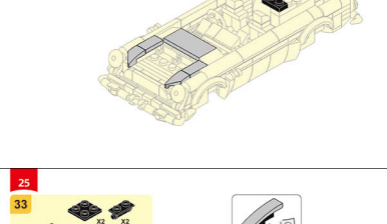

BOOK  
M38 - B1125

2in1

WARNING: CHOKING HAZARD - Small parts. Not for children under 3 years.