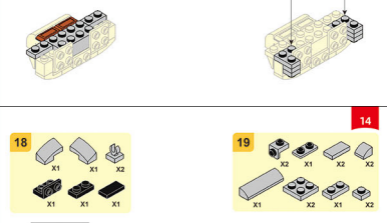

BOOK  
M38 - B1125

2in1

WARNING: CHOKING HAZARD - Small parts. Not for children under 3 years.